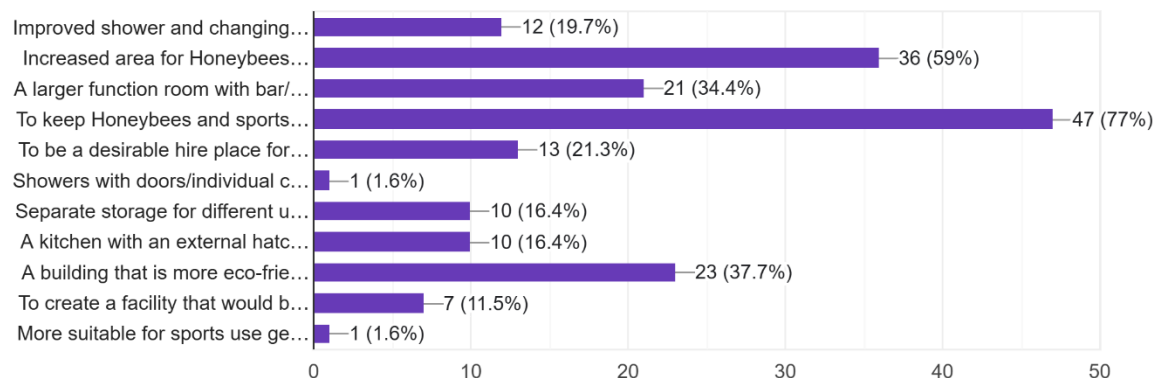

59 responses

Summary of answers 1 – 3. A majority of respondents supported demolishing and rebuilding a two storey building allowing more footprint for the preschool. A majority of respondents either agreed or were neutral to the idea the footprint for the sports users being increased.

Question 4 - Top 3 priorities

The key priorities for the Pavilion should be (please select up to 3 options)

61 responses

Question 4 - Top three priorities

Summary of answers 4 – The top three priorities were increased area for Honeybees, separate areas for sports users and Honeybees and a building that is eco-friendly. The three least popular priorities were showers with doors and individual cubicles, more suitable for sports users generally and separate storage for different users.